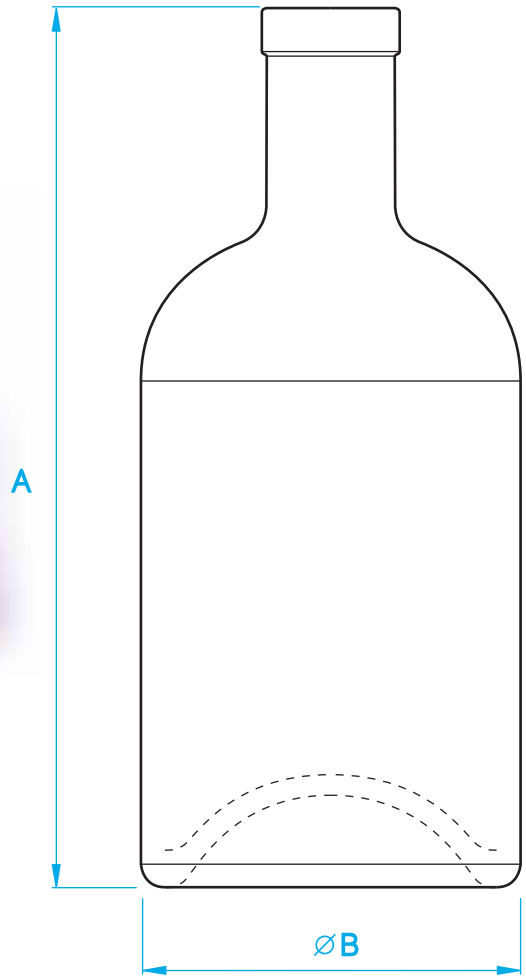

# BAR

Glass Decor's mission is to create and develop innovative packaging to help customers further develop their businesses.

The clear glass bottle, designed and manufactured by Glass Decor, represents a modern and elegant form for any beverage or strong drink.

# BAR

|   |                | recommended weight | height | diameter Ø |
|---|----------------|--------------------|--------|------------|
|   |                | g                  | A mm   | B mm       |
| ① | BAR 0.7L screw | 550                | 222,6  | 91         |
| ② | BAR 0.7L camus | 550                | 213,2  | 91         |
| ③ | BAR 0.5L screw | 450                | 200    | 82,5       |
| ④ | BAR 0.5L camus | 450                | 191    | 82,5       |
| ⑤ | BAR 0.2L camus | 255                | 144    | 63,3       |