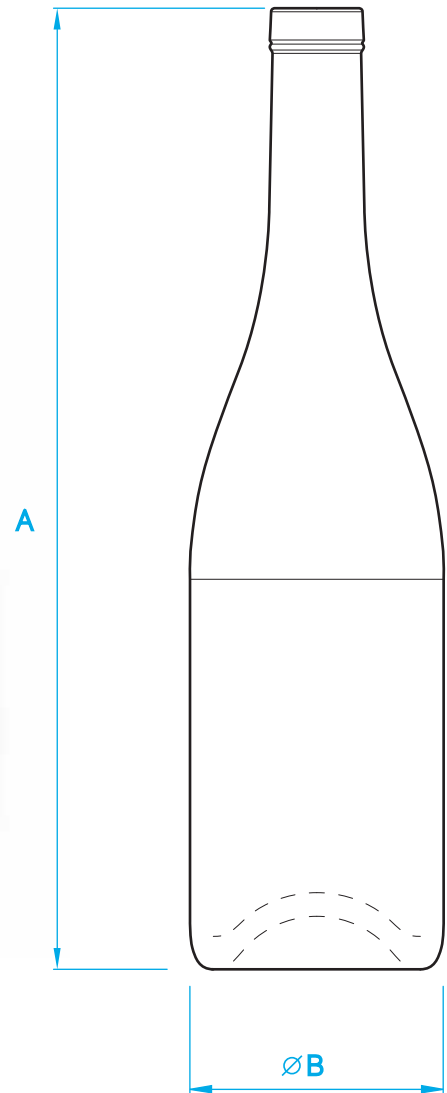

BURGUNT

Glass Decor's mission is to create and develop innovative packaging to help customers further develop their businesses.

The clear glass bottle, designed and manufactured by Glass Decor, represents a modern and elegant form for any beverage or strong drink.

Manufactured particularly for further complex decoration, **BURGUNT** bottle fully complies with local and international quality standards.

BURGUNT

		recommended weight	height	diameter Ø
		g	A mm	B mm
①	BURGUNT 0.75L screw	510	308	81.4
②	BURGUNT 0.75L camus	530	308	81.4